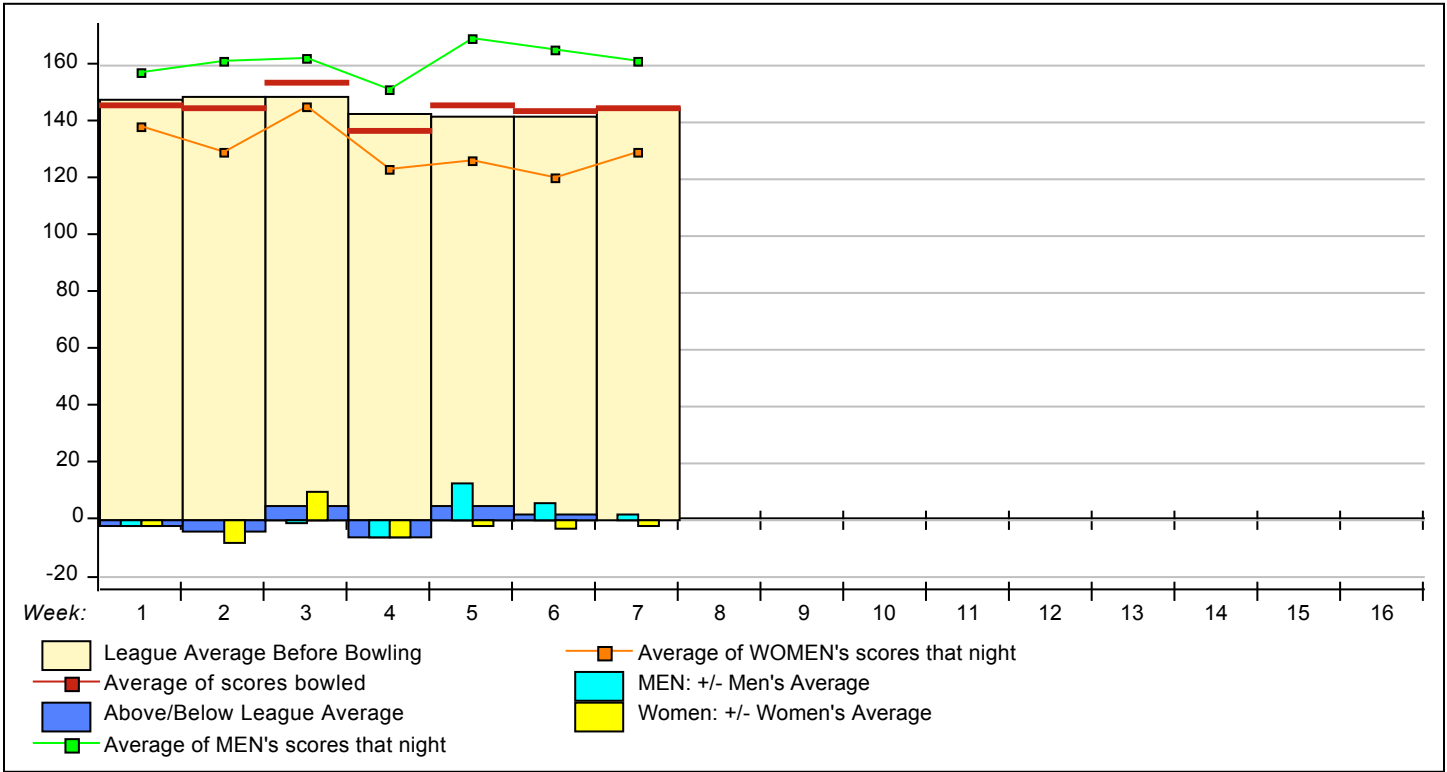

High Ave

High Ave

League Average Week-by-Week

Most Improved Average

Men	119	to	136.19	=	+17.19	DOUG GRIFFITH	Women	115	to	120.24	=	+5.24	KATHY WERTZ
	173	to	181.94	=	+8.94	RON HARMON		115	to	119.10	=	+4.10	CHRIS WEINMAN
	179	to	186.76	=	+7.76	DAN CRITES		142	to	145.48	=	+3.48	DEB CONDREN
	156	to	159.95	=	+3.95	MIKE WEINMAN		95	to	95.33	=	+0.33	AMANDA BURT
	186	to	187.71	=	+1.71	CLIFFY MCCOLLOUG		159	to	158.53	=	-0.47	SABRINA DAUGHER