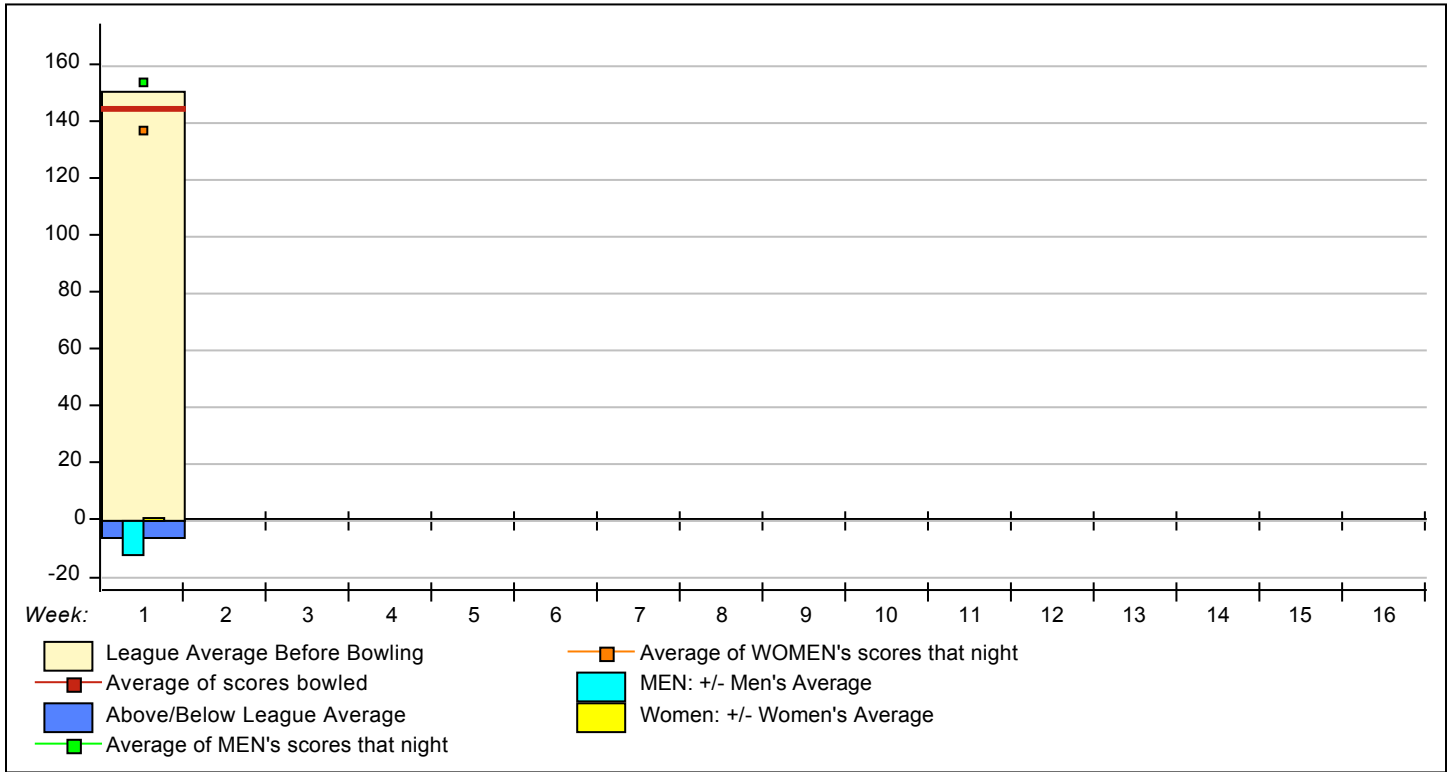

Name	Ave HDCP		Pins	Gms	High Game	High Sers	HDCP Game	HDCP Sers	-1-	-2-	-3-	Total	HDCP Total
VAC	120	72	0	0	0	0						0	0

Individual High Averages

Bowlers must have a minimum of 12 games before they will be listed for high average recognition.

League Average Week-by-Week

Most Improved Average

Bowlers must have a minimum of 12 games to be listed for most improved average recognition.