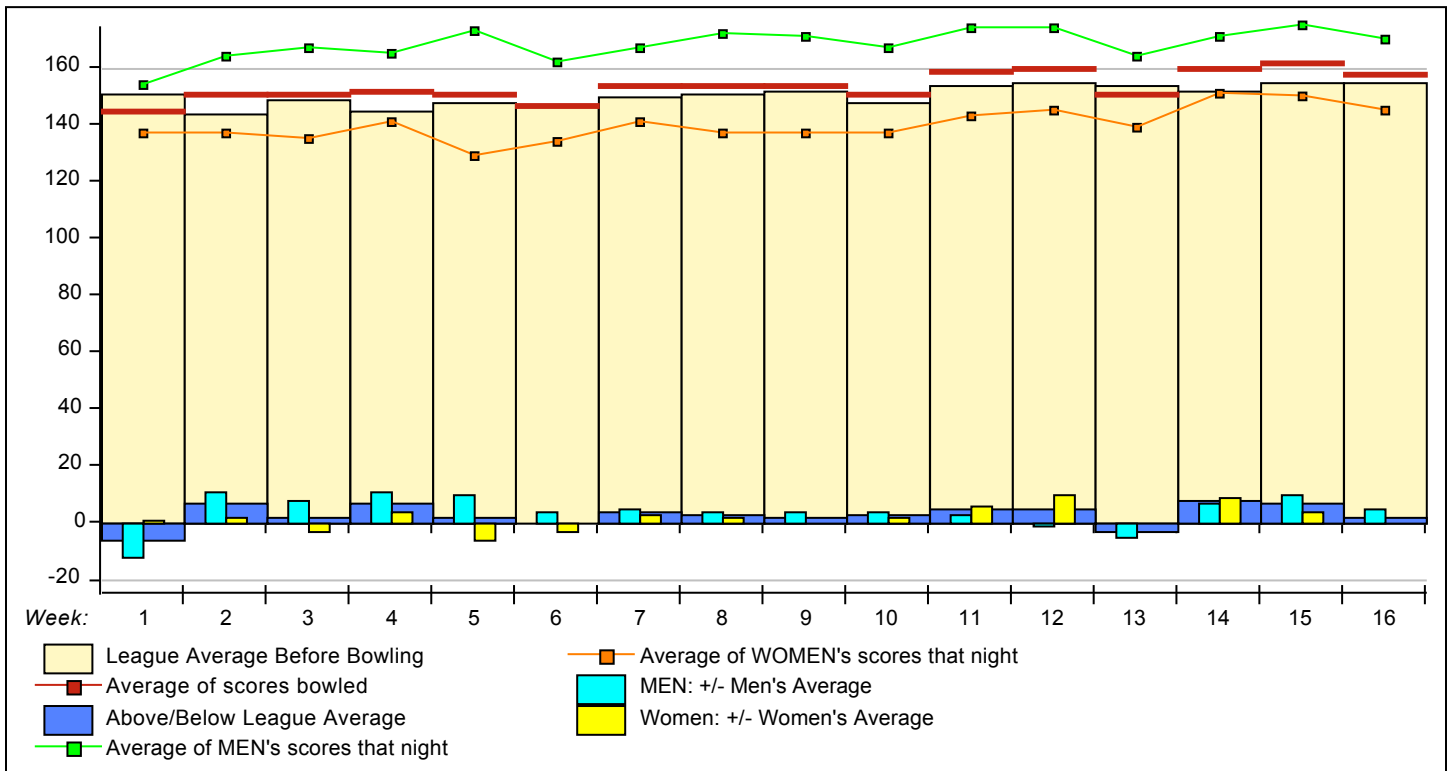

Temporary Substitutes Division 1: Enter Div Label

Men Division 1: Enter Div Label

Name	Ave HDCP	Pins	Gms	High Game	High Sers	HDCP Game	HDCP Sers	-1-	-2-	-3-	Total	HDCP Total
VAC	120 72	0	0	0	0						0	0

Individual High Averages

Men	Women
210.04 SHAWN RAMSEY	171.89 MARY GRIFFIN
200.67 MATT GRIFFIN	165.69 SABRINA DAUGHERTY
190.85 DAN CRITES	159.50 BRENDA WENGER
187.75 STEVE DUBOSE	154.31 CAROLYN MCCOLLOUGH
180.00 ART ANNACH	151.75 STACY SATTERFIELD
171.17 SCOTT WERTZ	141.00 JEN SCHULTZ
170.22 CLIFFY MCCOLLOUGH	134.64 PAULA RAMSEY
152.98 MIKE WEINMAN	123.94 KATHY WERTZ
152.21 DOUG GRIFFITH	123.47 HOLLY DUBOSE
144.00 JASON SATTERFIELD	122.38 CHRIS WEINMAN
118.60 ROSS SCHULTZ	113.46 ROBIN GRIFFITH
108.88 PAUL VALLEE	94.59 KIM VALLEE

League Average Week-by-Week

Most Improved Average

Men	Women
157 to 171.17 = +14.17 SCOTT WERTZ	130 to 141.00 = +11.00 JEN SCHULTZ
168 to 180.00 = +12.00 ART ANNACH	84 to 94.59 = +10.59 KIM VALLEE
141 to 152.98 = +11.98 MIKE WEINMAN	106 to 113.46 = +7.46 ROBIN GRIFFITH
179 to 190.85 = +11.85 DAN CRITES	130 to 134.64 = +4.64 PAULA RAMSEY
144 to 152.21 = +8.21 DOUG GRIFFITH	120 to 123.94 = +3.94 KATHY WERTZ

Important Messages

You may edit, add or remove the messages for the standing sheet on the Standing Sheet Setup (Setup > Reports > Standings)
When you edit the messages, be sure to remove or type over these instructions